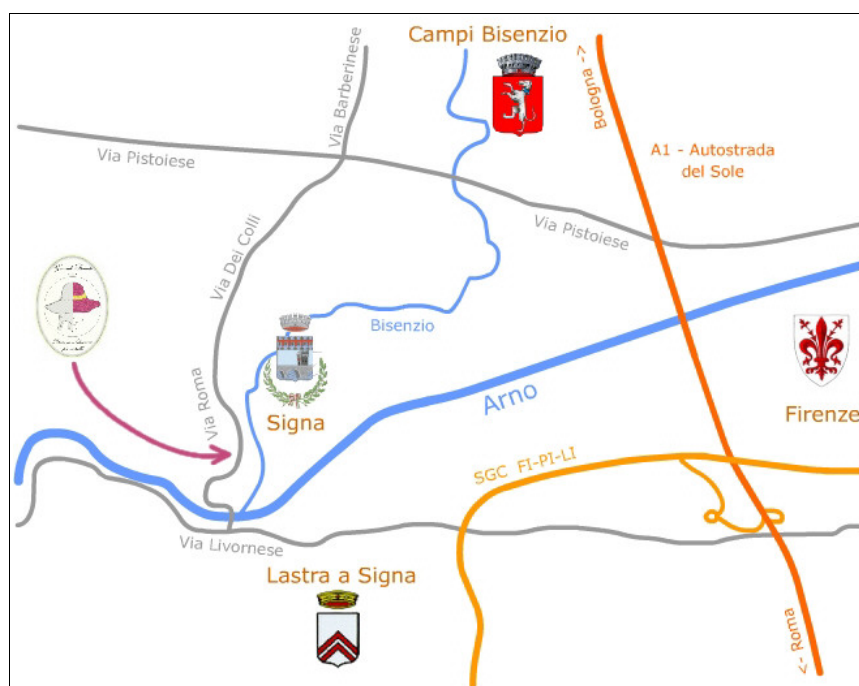

Gerardi Donato sas – Where We Are

The artisan workshop Gerardi Donato sas is situated at the edges of the Florentine plain, in the central street of Signa. Its position is easily reachable from Prato, Pistoia and Florence.

From Florence you take the Road of Big Communication (SGC FI-PI-LI) Florence Pisa Livorno, you leave it in Lastra in Signa and when you arrive to the bridge on the Arno through via Livornese, turn right in the direction Campi Bisenzio. You go along Via Roma, where you can find at the number 14 the workshop which produces aluminium hat-blocks of Gerardi Roberto e Co. If you come from Prato and Pistoia, you must follow the indications to reach Signa. In the spot Indicatore you take the road Via Dei Colli, which after some kilometre becomes Via Roma.